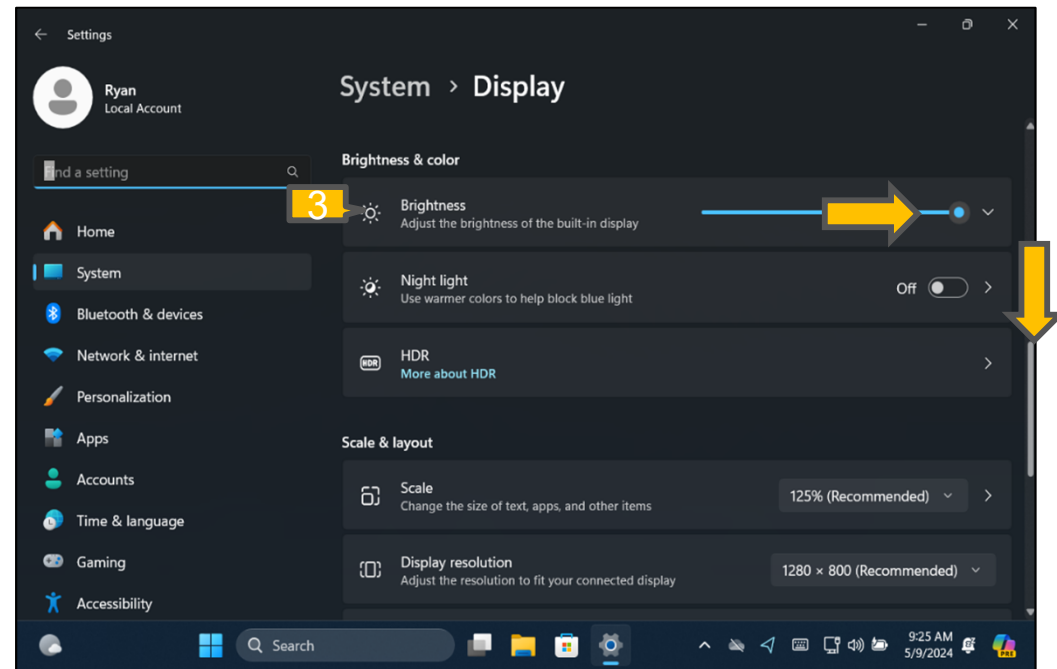

Brightness

- Scroll down to the Brightness setting.
- Use the slider to increase or decrease the screen brightness level.